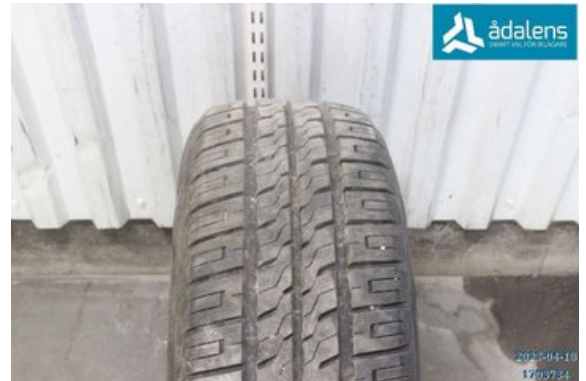

Stock no.:

W1703734

Pris saknas

Shipping price / Shipping time:

- / 1-3 days

Ådalens Bildemontering AB

Karossvägen 1

87233 Kramfors

Tel.: 0612-12420

Fax: 0612-711748

www.adalens.se

Part - DIM 225/65-16C

Stock no.:	Position:	Quality:	Fits fr./to m.y
W1703734		- 8MM	-
New code:	Manufacturer:	Manufacturer no.:	Original no.:
-	-	ROADHOG	-
Description:			
RGVAN01			