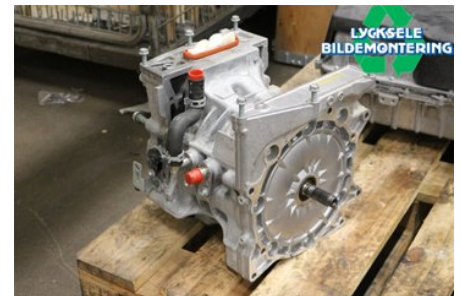

Tel.: 0950-12140

Fax: 0950-14928

www.lyckselebildemontering.se

Part - Motor Elektrisk Fram

Stock no.:	Position:	Quality:	Fits fr./to m.y
W581949		A	-
New code:	Manufacturer:	Manufacturer no.:	Original no.:
	-	-	290A05SA0A
Description:			
EM57 ELECTRIC MOTOR F/EV			

Vehicle - Nissan Leaf

Chassi no.:	Model year:	Milage:	Fuel:
SJNFAAZE1U0139133	2022	2.243	EI
Colour:	Colour code:	Interior:	Interior code:
Röd	-	-	-
Gearbox:	Gearbox no.:	Gearbox ratio:	Group code:
-	-	-	-
Engine:	Engine code:	Manufacturing date:	Registration date:
0	EM57	202109	20210923
Description:			
LEAF 40KWH EM57 5DR KOMBI-SEDAN EL			