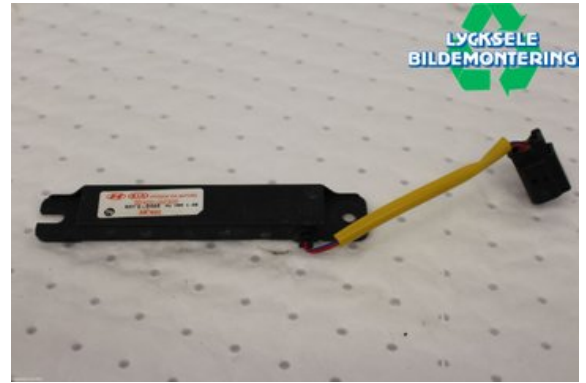

Stock no.:

W580305

175 SEK

Shipping price / Shipping time:

- / 1-3 days

Lycksele Bildemontering AB

Karossvägen 4

92145 Lycksele

Tel.: 0950-12140

Fax: 0950-14928

www.lyckselebildemontering.se

Part - Antenna Electric

Stock no.:	Position:	Quality:	Fits fr./to m.y
W580305		A	-
New code:	Manufacturer:	Manufacturer no.:	Original no.:
	-	-	95420G2300
Description:			
Sensor Smart Key			

Vehicle - KIA Niro

Chassi no.:	Model year:	Milage:	Fuel:
KNACC81GFN5156880	2022	462	EI
Colour:	Colour code:	Interior:	Interior code:
Grå	-	-	-
Gearbox:	Gearbox no.:	Gearbox ratio:	Group code:
Automat	A	-	-
Engine:	Engine code:	Manufacturing date:	Registration date:
0	EM16	202203	20220405