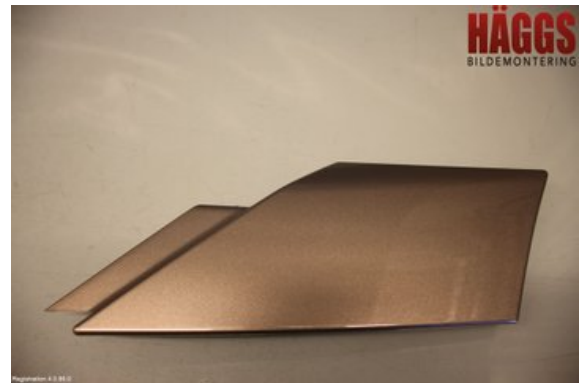

### Part - Fender corner

Stock no.:	Position:	Quality:	Fits fr./to m.y
W685881	Left front	A	-
New code:	Manufacturer:	Manufacturer no.:	Original no.:
-	-	-	LR072487
Description:	-		