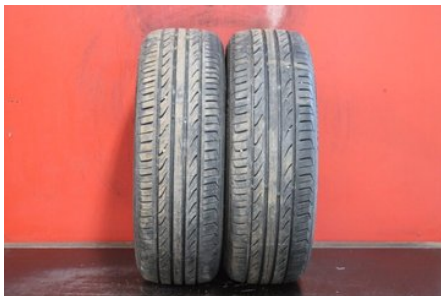

Vehicle - Övrigt Somnardäck

Chassi no.:	Model year:	Milage:	Fuel:
-	2021	-	-
Colour:	Colour code:	Interior:	Interior code:
-	-	-	-
Gearbox:	Gearbox no.:	Gearbox ratio:	Group code:
-	-	-	-
Engine:	Engine code:	Manufacturing date:	Registration date:
-	-	-	-
Description:			
-