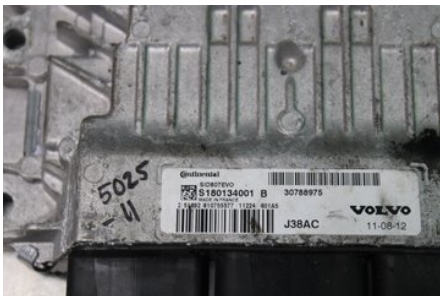

Tel.: 0492-20028

Fax: 0492-20720

www.vimmerbybildemontering.se

Part - Injection Control unit

Stock no.:	Position:	Quality:	Fits fr./to m.y
W573586		A	-
New code:	Manufacturer:	Manufacturer no.:	Original no.:
-	-	S180134001B	30788975
Description:	Vi kan koda om, Ring oss		

Vehicle - Volvo V50

Chassi no.:	Model year:	Milage:	Fuel:
-	2011	-	-
Colour:	Colour code:	Interior:	Interior code:
-	-	-	-
Gearbox:	Gearbox no.:	Gearbox ratio:	Group code:
-	-	-	-
Engine:	Engine code:	Manufacturing date:	Registration date:
-	-	-	-
Description:	-		