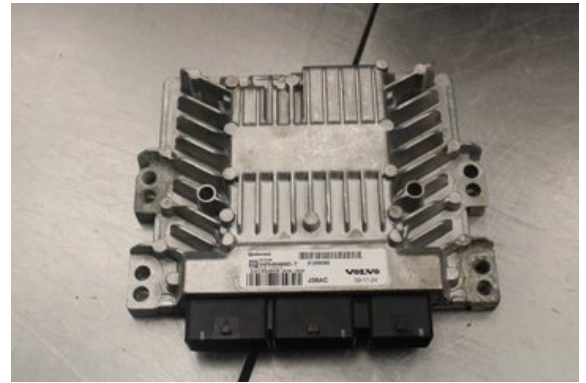

Stock no.:

W586735

4.000 SEK

Shipping price / Shipping time:

- / 1-3 days

Vimmerby Bildemontering AB

Källnäs 110

59872 Södra Vi

Tel.: 0492-20028

Fax: 0492-20720

www.vimmerbybildemontering.se

Part - Injection Control unit

| | | | |
|--------------|--------------------------|-------------------|-----------------|
| Stock no.: | Position: | Quality: | Fits fr./to m.y |
| W586735 | | A | - |
| New code: | Manufacturer: | Manufacturer no.: | Original no.: |
| - | - | 5WS40489DT | 36002258 |
| Description: | Vi kan koda om, Ring oss | | |

Vehicle - Volvo V50

| | | | |
|--------------|--------------|---------------------|--------------------|
| Chassi no.: | Model year: | Milage: | Fuel: |
| - | 2010 | - | - |
| Colour: | Colour code: | Interior: | Interior code: |
| - | - | - | - |
| Gearbox: | Gearbox no.: | Gearbox ratio: | Group code: |
| - | - | - | - |
| Engine: | Engine code: | Manufacturing date: | Registration date: |
| - | - | - | - |
| Description: | - | | |