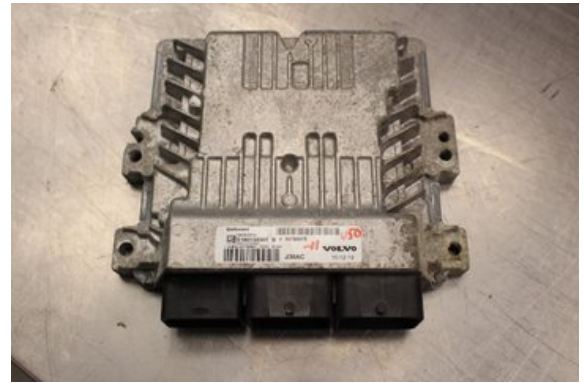

Stock no.:

W532409

4.000 SEK

Shipping price / Shipping time:

- / 1-3 days

Vimmerby Bildemontering AB

Källnäs 110

59872 Södra Vi

Tel.: 0492-20028

Fax: 0492-20720

www.vimmerbybildemontering.se

Part - Injection Control unit

Stock no.:	Position:	Quality:	Fits fr./to m.y
W532409		A	-
New code:	Manufacturer:	Manufacturer no.:	Original no.:
-	-	S180134001B	30788975
Description:	Vi kan koda om, Ring oss		

Vehicle - Volvo V50

Chassi no.:	Model year:	Milage:	Fuel:
-	2012	-	-
Colour:	Colour code:	Interior:	Interior code:
-	-	-	-
Gearbox:	Gearbox no.:	Gearbox ratio:	Group code:
-	-	-	-
Engine:	Engine code:	Manufacturing date:	Registration date:
-	-	-	-
Description:	-		