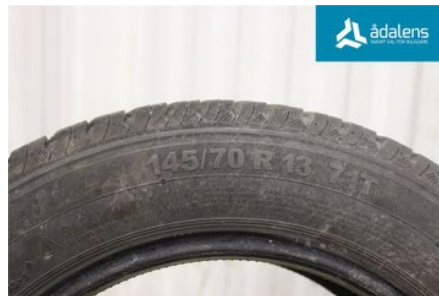

Vehicle - Övrigt Somnardäck

Chassi no.:	Model year:	Milage:	Fuel:
-	2006	-	-
Colour:	Colour code:	Interior:	Interior code:
-	-	-	-
Gearbox:	Gearbox no.:	Gearbox ratio:	Group code:
-	-	-	-
Engine:	Engine code:	Manufacturing date:	Registration date:
-	-	-	-
Description: -