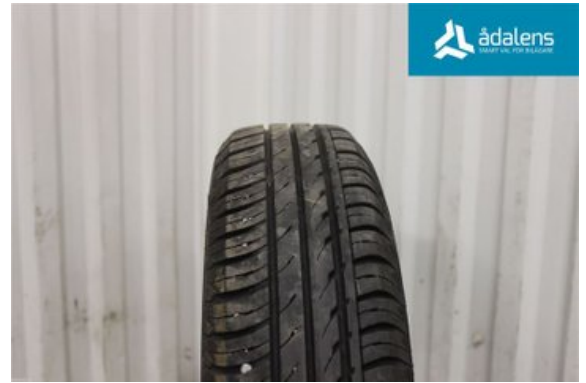

Stock no.:

W1121277

400 SEK

Shipping price / Shipping time:

- / 1-3 days

Ådalens Bildemontering AB

Karossvägen 1

87233 Kramfors

Tel.: 0612-12420

Fax: 0612-711748

www.adalens.se

Part - DIM 145/70-13

Stock no.:	Position:	Quality:	Fits fr./to m.y
W1121277		- 6MM	-
New code:	Manufacturer:	Manufacturer no.:	Original no.:
-	-	CONTINENTAL	-
Description: CONTI ECO CONTACT 3			