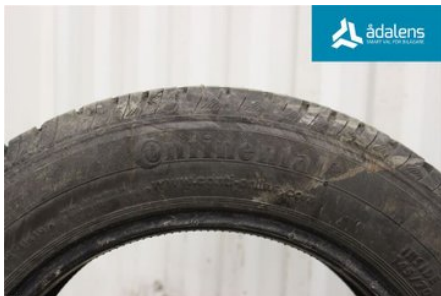

Vehicle - Övrigt Somnardäck

Chassi no.:	Model year:	Milage:	Fuel:
-	2006	-	-
Colour:	Colour code:	Interior:	Interior code:
-	-	-	-
Gearbox:	Gearbox no.:	Gearbox ratio:	Group code:
-	-	-	-
Engine:	Engine code:	Manufacturing date:	Registration date:
-	-	-	-
Description: -