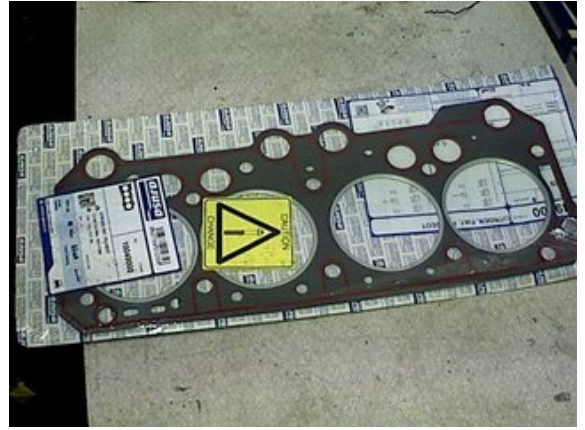

Tel.: 033-289090

Fax: 033-289096

www.bollebygdsbil.se

Part - Package kit

Stock no.:	Position:	Quality:	Fits fr./to m.y
W127756		A	-
New code:	Manufacturer:	Manufacturer no.:	Original no.:
-	-	-	-
Description:	-		

Vehicle - Fiat Ducato

Chassi no.:	Model year:	Milage:	Fuel:
28200000524882	1988	-	-
Colour:	Colour code:	Interior:	Interior code:
VIT	-	-	-
Gearbox:	Gearbox no.:	Gearbox ratio:	Group code:
MANUELL	-	-	-
Engine:	Engine code:	Manufacturing date:	Registration date:
18 2.0 MAXI 170	-	-	19890213
Description:	ODR DUCATO MAXI MANUELL		