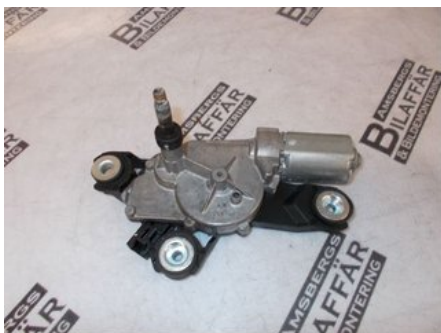

Tel.: 0243-231045

Fax:

www.amsbergsbildemontering.se

Part - Wiper motor rear hatch

Stock no.:	Position:	Quality:	Fits fr./to m.y
W5170		A	-
New code:	Manufacturer:	Manufacturer no.:	Original no.:
-	-	-	-
Description:			
-			

Vehicle - Mazda 3

Chassi no.:	Model year:	Milage:	Fuel:
-	2005	-	-
Colour:	Colour code:	Interior:	Interior code:
-	-	-	-
Gearbox:	Gearbox no.:	Gearbox ratio:	Group code:
-	-	-	-
Engine:	Engine code:	Manufacturing date:	Registration date:
-	-	-	-
Description:			
-			