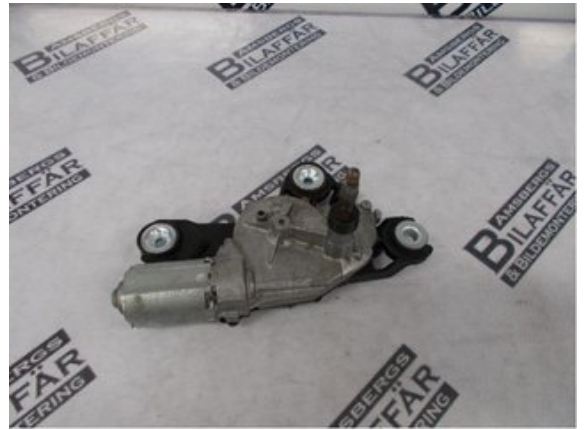

Stock no.:

W5170

180 SEK

Shipping price / Shipping time:

- / 1-3 days

Amsbergs Bilaffär o Bildemontering AB

Norr Amsberg 655

78190 Borlänge

Tel.: 0243-231045

Fax:

www.amsbergsbildemontering.se

Part - Wiper motor rear hatch

Stock no.:	Position:	Quality:	Fits fr./to m.y
W5170		A	-
New code:	Manufacturer:	Manufacturer no.:	Original no.:
-	-	-	-
Description:			
-			