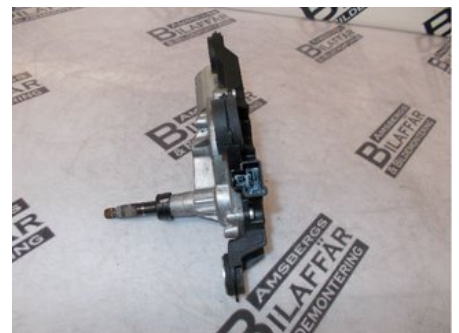

Vehicle - Mazda 3

Chassi no.:	Model year:	Milage:	Fuel:
-	2005	-	-
Colour:	Colour code:	Interior:	Interior code:
-	-	-	-
Gearbox:	Gearbox no.:	Gearbox ratio:	Group code:
-	-	-	-
Engine:	Engine code:	Manufacturing date:	Registration date:
-	-	-	-
Description:			
-