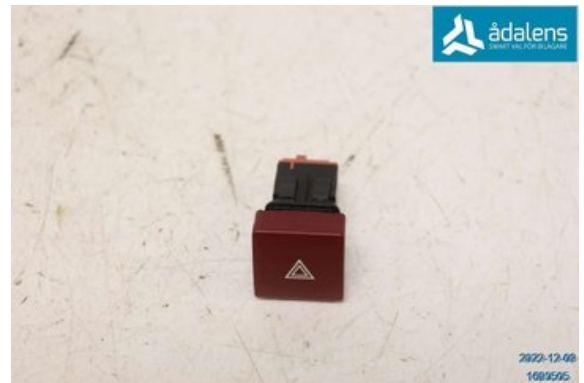

Stock no.:

W1690505

125 SEK

Shipping price / Shipping time:

- / 1-3 days

Ådalens Bildemontering AB

Karossvägen 1

87233 Kramfors

Tel.: 0612-12420

Fax: 0612-711748

www.adalens.se

Part - Hazard light Switches

Stock no.:	Position:	Quality:	Fits fr./to m.y
W1690505		A	-
New code:	Manufacturer:	Manufacturer no.:	Original no.:
-	-	-	6990L2
Description:			
-			

Vehicle - Citroen Berlingo

Chassi no.:	Model year:	Milage:	Fuel:
VF77D9HSC9J246227	2010	28.026	Diesel
Colour:	Colour code:	Interior:	Interior code:
VIT	EWP	-	-
Gearbox:	Gearbox no.:	Gearbox ratio:	Group code:
5VXL	BVM5	-	-
Engine:	Engine code:	Manufacturing date:	Registration date:
1.6	9HS	-	2009-09-17
Description:			
BERLINGO 1.6 5VXL 5DR SKP DIESEL			