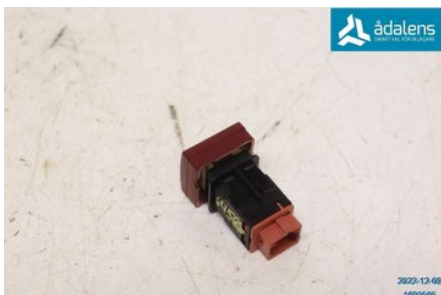

Tel.: 0612-12420

Fax: 0612-711748

www.adalens.se

Part - Hazard light Switches

Stock no.:	Position:	Quality:	Fits fr./to m.y
W1690505		A	-
New code:	Manufacturer:	Manufacturer no.:	Original no.:
-	-	-	6990L2
Description:			
-			

Vehicle - Citroen Berlingo

Chassi no.:	Model year:	Milage:	Fuel:
VF77D9HSC9J246227	2010	28.026	Diesel
Colour:	Colour code:	Interior:	Interior code:
VIT	EWP	-	-
Gearbox:	Gearbox no.:	Gearbox ratio:	Group code:
5VXL	BVM5	-	-
Engine:	Engine code:	Manufacturing date:	Registration date:
1.6	9HS	-	2009-09-17
Description:			
BERLINGO 1.6 5VXL 5DR SKP DIESEL			