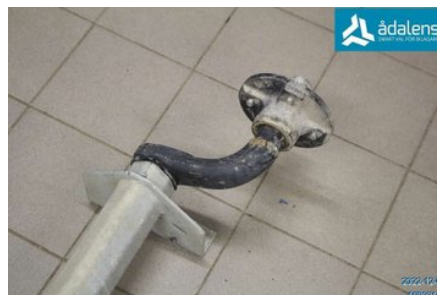

Tel.: 0612-12420

Fax: 0612-711748

www.adalens.se

Part - Axle

Stock no.:	Position:	Quality:	Fits fr./to m.y
W1690214		A	-
New code:	Manufacturer:	Manufacturer no.:	Original no.:
-	-	700-5	-
Description: AL-KO OBROMSAD 750KG 4-BULT			

Vehicle - Lätt Släp max 3,5 ton

Chassi no.:	Model year:	Milage:	Fuel:
SZRB10000F0013963	2015	-	-
Colour:	Colour code:	Interior:	Interior code:
GRÅ	-	-	-
Gearbox:	Gearbox no.:	Gearbox ratio:	Group code:
-	-	-	-
Engine:	Engine code:	Manufacturing date:	Registration date:
-	-	201505	2015-06-04
Description: BORO SLÄP SLP			