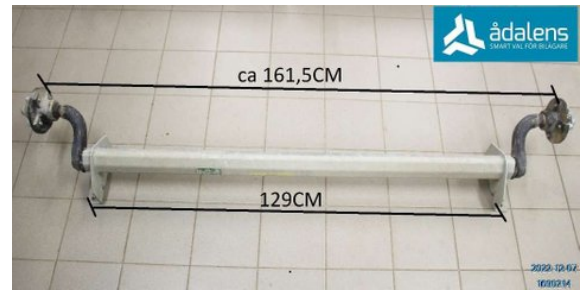

Tel.: 0612-12420

Fax: 0612-711748

www.adalens.se

Part - Axle

Stock no.:	Position:	Quality:	Fits fr./to m.y
W1690214		A	-
New code:	Manufacturer:	Manufacturer no.:	Original no.:
-	-	700-5	-
Description: AL-KO OBROMSAD 750KG 4-BULT			

Vehicle - Lätt Släp max 3,5 ton

Chassi no.:	Model year:	Milage:	Fuel:
SZRB10000F0013963	2015	-	-
Colour:	Colour code:	Interior:	Interior code:
GRÅ	-	-	-
Gearbox:	Gearbox no.:	Gearbox ratio:	Group code:
-	-	-	-
Engine:	Engine code:	Manufacturing date:	Registration date:
-	-	201505	2015-06-04
Description: BORO SLÄP SLP			