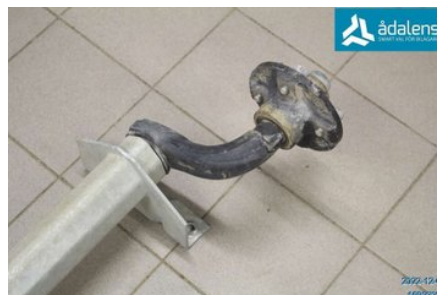

Vehicle - Lätt Släp max 3,5 ton

Chassi no.:	Model year:	Milage:	Fuel:
SZRB10000F0013963	2015	-	-
Colour:	Colour code:	Interior:	Interior code:
GRÅ	-	-	-
Gearbox:	Gearbox no.:	Gearbox ratio:	Group code:
-	-	-	-
Engine:	Engine code:	Manufacturing date:	Registration date:
-	-	201505	2015-06-04
Description: BORO SLÄP SLP