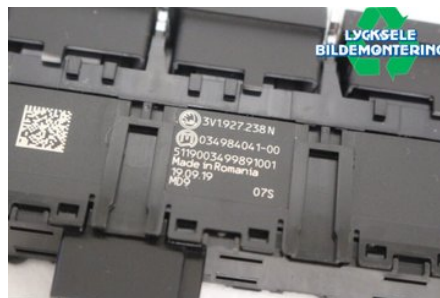

Tel.: 0950-12140

Fax: 0950-14928

www.lyckselebildemontering.se

Part - Switch Antislip

Stock no.:	Position:	Quality:	Fits fr./to m.y
W571715		A	-
New code:	Manufacturer:	Manufacturer no.:	Original no.:
	-	-	3V1927238N
Description:			
-			

Vehicle - Skoda Superb

Chassi no.:	Model year:	Milage:	Fuel:
TMBLJ9NP4L7029551	2020	5.990	Diesel
Colour:	Colour code:	Interior:	Interior code:
Grå	-	-	-
Gearbox:	Gearbox no.:	Gearbox ratio:	Group code:
Automat	A	-	-
Engine:	Engine code:	Manufacturing date:	Registration date:
1968	DFHA	201910	20191024
Description:			
SUPERB DFHA AUTOMAT 5DR KOMBI DIESEL			