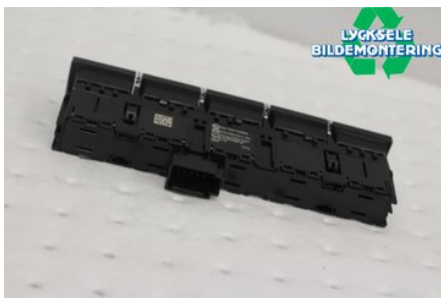

Stock no.:

W571715

150 SEK

Shipping price / Shipping time:

- / 1-3 days

Lycksele Bildemontering AB

Karossvägen 4

92145 Lycksele

Tel.: 0950-12140

Fax: 0950-14928

www.lyckselebildemontering.se

Part - Switch Antislip

Stock no.:	Position:	Quality:	Fits fr./to m.y
W571715		A	-
New code:	Manufacturer:	Manufacturer no.:	Original no.:
	-	-	3V1927238N
Description:			
-			

Vehicle - Skoda Superb

Chassi no.:	Model year:	Milage:	Fuel:
TMBLJ9NP4L7029551	2020	5.990	Diesel
Colour:	Colour code:	Interior:	Interior code:
Grå	-	-	-
Gearbox:	Gearbox no.:	Gearbox ratio:	Group code:
Automat	A	-	-
Engine:	Engine code:	Manufacturing date:	Registration date:
1968	DFHA	201910	20191024
Description:			
SUPERB DFHA AUTOMAT 5DR KOMBI DIESEL			