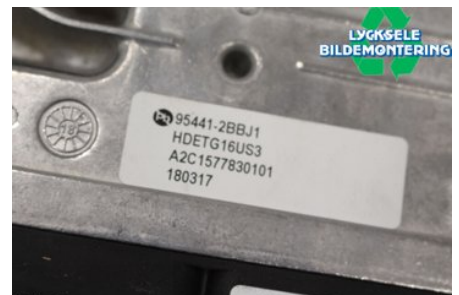

Vehicle - KIA Niro

Chassi no.:	Model year:	Milage:	Fuel:
KNACC81CGJ5183333	2018	4.378	EI
Colour:	Colour code:	Interior:	Interior code:
Grå	-	-	-
Gearbox:	Gearbox no.:	Gearbox ratio:	Group code:
Automat	A	-	-
Engine:	Engine code:	Manufacturing date:	Registration date:
1580	G4LE6	201803	20180419

Description:

NIRO G4LE6 AUTOMAT 5DR CROSS-OVER ELHYBRID BENSIN