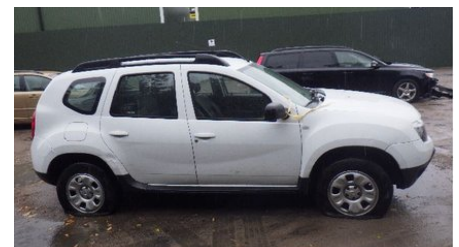

Vehicle - Dacia Duster

Chassi no.:	Model year:	Milage:	Fuel:
UU1HSDARN46149403	2012	7.123	Bensin
Colour:	Colour code:	Interior:	Interior code:
VIT	-	-	-
Gearbox:	Gearbox no.:	Gearbox ratio:	Group code:
6vxl	-	-	-
Engine:	Engine code:	Manufacturing date:	Registration date:
K4M-606 1,6	-	201109	2011-09-29
Description:			
DACIA SD DUSTER K4M-606 1,6 6VXL 5DR BENSIN