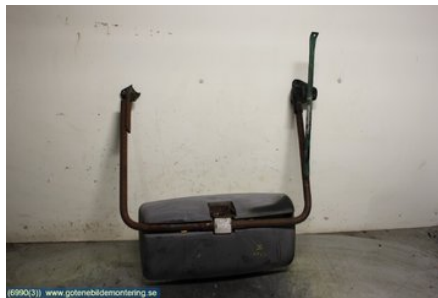

### Vehicle - VW LT

Chassi no.:	Model year:	Milage:	Fuel:
ZZZ29ZHH012809	1987	24.112	Diesel
Colour:	Colour code:	Interior:	Interior code:
VIT SOLID	VIT SOLID	-	-
Gearbox:	Gearbox no.:	Gearbox ratio:	Group code:
5VXL MAN	-	5VXL MAN	-
Engine:	Engine code:	Manufacturing date:	Registration date:
2,4 6CYL TURBODIESEL	D24T	-	-
Description: VW LT 55 D24T 5VXL FLAK SKÅP BAKGAVELLIFT			