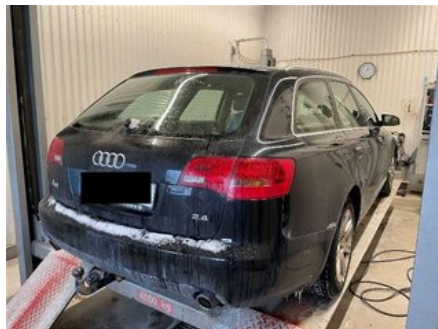

Vehicle - Audi A6 / S6, A6 E-Tron

Chassi no.:	Model year:	Milage:	Fuel:
WAUZZZ4F96N191801	2006	21.600	Bensin
Colour:	Colour code:	Interior:	Interior code:
SVART	-	-	-
Gearbox:	Gearbox no.:	Gearbox ratio:	Group code:
MANUELL	-	-	-
Engine:	Engine code:	Manufacturing date:	Registration date:
BDW	-	200605	2006-05-19
Description:			
AUDI A6 AV 2.4 BDW MANUELL 5DR CBI BENSIN