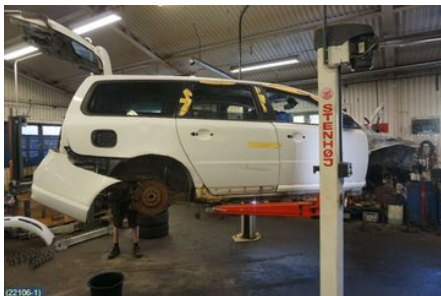

Vehicle - Volvo V70

Chassi no.:	Model year:	Milage:	Fuel:
YV1BW694081017783	2008	29.277	Diesel
Colour:	Colour code:	Interior:	Interior code:
VIT	61400	-	-
Gearbox:	Gearbox no.:	Gearbox ratio:	Group code:
AUTOMAT	TF-80SC	-	-
Engine:	Engine code:	Manufacturing date:	Registration date:
2.4D	D 5244 T5	-	-
Description:	VOLVO V70 III 2.4D