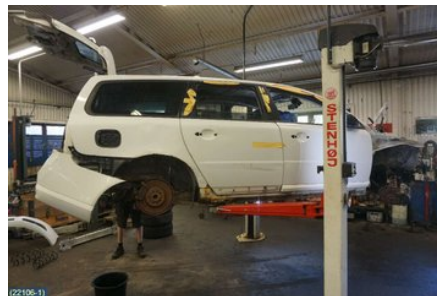

### Vehicle - Volvo V70

Chassi no.:	Model year:	Milage:	Fuel:
YV1BW694081017783	2008	29.277	Diesel
Colour:	Colour code:	Interior:	Interior code:
VIT	61400	-	-
Gearbox:	Gearbox no.:	Gearbox ratio:	Group code:
AUTOMAT	TF-80SC	-	-
Engine:	Engine code:	Manufacturing date:	Registration date:
2.4D	D 5244 T5	-	-
Description:			
VOLVO V70 III 2.4D			