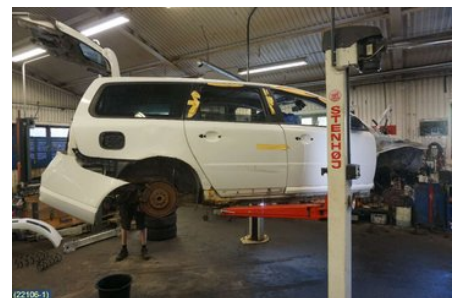

Vehicle - Volvo V70

Chassi no.:	Model year:	Milage:	Fuel:
YV1BW694081017783	2008	29.277	Diesel
Colour:	Colour code:	Interior:	Interior code:
VIT	61400	-	-
Gearbox:	Gearbox no.:	Gearbox ratio:	Group code:
AUTOMAT	TF-80SC	-	-
Engine:	Engine code:	Manufacturing date:	Registration date:
2.4D	D 5244 T5	-	-
Description:			
VOLVO V70 III 2.4D