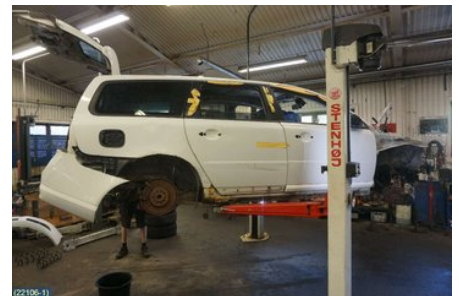

Vehicle - Volvo V70

Chassi no.:	Model year:	Milage:	Fuel:
YV1BW694081017783	2008	29.277	Diesel
Colour:	Colour code:	Interior:	Interior code:
VIT	61400	-	-
Gearbox:	Gearbox no.:	Gearbox ratio:	Group code:
AUTOMAT	TF-80SC	-	-
Engine:	Engine code:	Manufacturing date:	Registration date:
2.4D	D 5244 T5	-	-
Description:			
VOLVO V70 III 2.4D