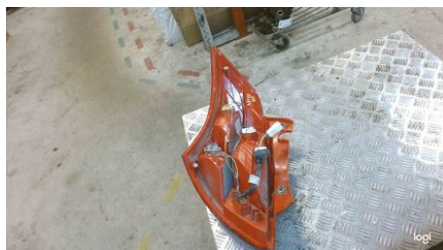

Vehicle - Suzuki Swift

Chassi no.:	Model year:	Milage:	Fuel:
TSMNZC72S00200460	2012	14.093	Bensin
Colour:	Colour code:	Interior:	Interior code:
SVART	-	-	-
Gearbox:	Gearbox no.:	Gearbox ratio:	Group code:
5vxl	-	-	-
Engine:	Engine code:	Manufacturing date:	Registration date:
K12B 1,2	-	201109	2011-10-10
Description:	SUZUKI NZ SWIFT K12B 1,2 5VXL 5DR BENSIN