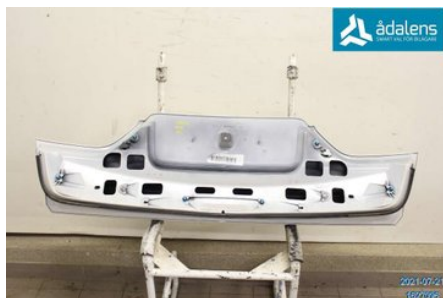

Vehicle - BMW 5-Series

Chassi no.:	Model year:	Milage:	Fuel:
WBA5N6102FD926990	2015	15.220	Diesel
Colour:	Colour code:	Interior:	Interior code:
VIT	-	-	-
Gearbox:	Gearbox no.:	Gearbox ratio:	Group code:
TRONIC 4WD	-	-	-
Engine:	Engine code:	Manufacturing date:	Registration date:
3,0I N57-D30A	N57-D30A	201410	20141020
Description:			
GT 530D XDRIVE 3,0I N57-D30A TRONIC 4WD 5DR CC DIES