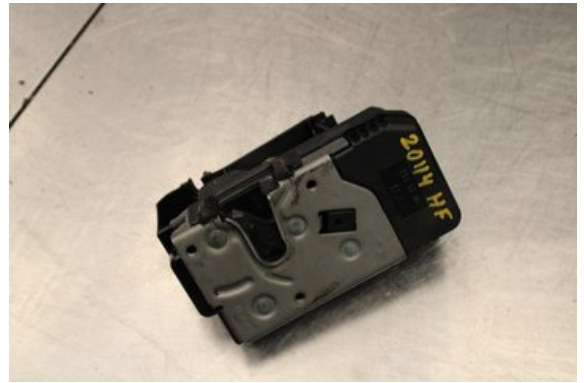

Stock no.:

W678261

200 SEK

Shipping price / Shipping time:

- / 1-3 days

Vimmerby Bildemontering AB

Källenas 110

59872 Södra Vi

Tel.: 0492-20028

Fax: 0492-20720

www.vimmerbybildemontering.se

Part - Lock case Door lock

Stock no.:	Position:	Quality:	Fits fr./to m.y
W678261		A	-
New code:	Manufacturer:	Manufacturer no.:	Original no.:
-	-	-	-
Description:			
H.fram Testad OK H.fram			

Vehicle - Opel Vivaro

Chassi no.:	Model year:	Milage:	Fuel:
WOLF7BHB6BV621177	2011	26.434	Diesel
Colour:	Colour code:	Interior:	Interior code:
VIT	-	-	-
Gearbox:	Gearbox no.:	Gearbox ratio:	Group code:
6vxl	-	-	-
Engine:	Engine code:	Manufacturing date:	Registration date:
2.0CDTi/M9R780	-	-	2010-12-21
Description:			
2.0CDTI DIESEL SKÅP 114HK 2.0CDTI/M9R780 6VXL ODR B			