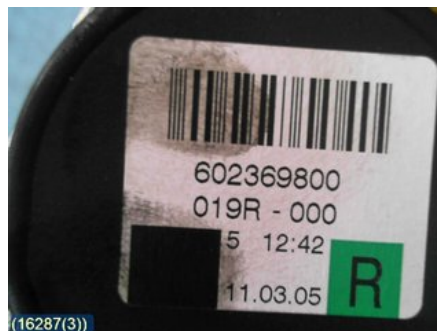

Vehicle - Mercedes A-Class

Chassi no.:	Model year:	Milage:	Fuel:
WDD1690071J121221	2005	-	Bensin
Colour:	Colour code:	Interior:	Interior code:
SILVER	-	-	-
Gearbox:	Gearbox no.:	Gearbox ratio:	Group code:
auto	1693701500	-	-
Engine:	Engine code:	Manufacturing date:	Registration date:
-	A6400106900	-	20050401
Description:	2.0 CDI DIESEL MINIFLEXOM640.940