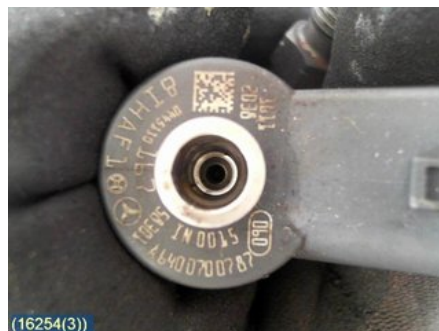

### Part - Deliverer

Stock no.:	Position:	Quality:	Fits fr./to m.y
W16256		A	-
New code:	Manufacturer:	Manufacturer no.:	Original no.:
	-	A6400700787	-
Description:	-		

### Vehicle - Mercedes A-Class

Chassi no.:	Model year:	Milage:	Fuel:
WDD1690071J121221	2005	-	Bensin
Colour:	Colour code:	Interior:	Interior code:
SILVER	-	-	-
Gearbox:	Gearbox no.:	Gearbox ratio:	Group code:
auto	1693701500	-	-
Engine:	Engine code:	Manufacturing date:	Registration date:
-	A6400106900	-	20050401
Description:	2.0 CDI DIESEL MINIFLEXOM640.940		