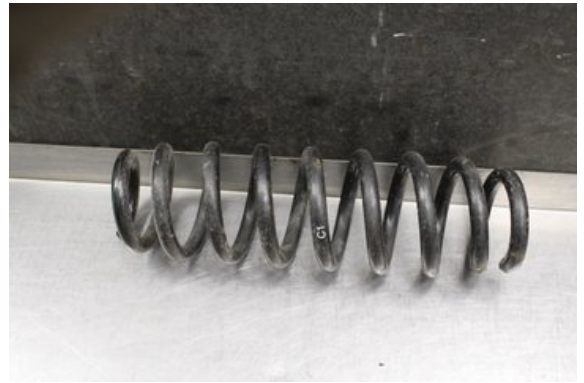

### Part - Suspension

Stock no.:	Position:	Quality:	Fits fr./to m.y
W675816	Rear	A	-
New code:	Manufacturer:	Manufacturer no.:	Original no.:
-	-	-	-
Description:			
Testad OK!			

### Vehicle - BMW 1-Series

Chassi no.:	Model year:	Milage:	Fuel:
WBAUB31020VH51521	2008	22.151	Diesel
Colour:	Colour code:	Interior:	Interior code:
MGRÅ	-	-	-
Gearbox:	Gearbox no.:	Gearbox ratio:	Group code:
6vxl	-	-	-
Engine:	Engine code:	Manufacturing date:	Registration date:
2.0D/N47D20A	-	-	2009-02-12
Description:			
2.0D 118D KOMBI-SEDAN 143HK 2.0D/N47D20A 6VXL 3DR C			