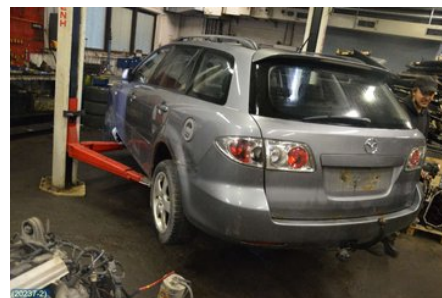

Tel.: 0141-219822

Fax:

www.hk-bildemontering.com

Part - Steering wheel airbag

Stock no.:	Position:	Quality:	Fits fr./to m.y
W83011		A	-
New code:	Manufacturer:	Manufacturer no.:	Original no.:
-	-	-	PT11085
Description:			
-			

Vehicle - Mazda 6

Chassi no.:	Model year:	Milage:	Fuel:
JMZGY19F241143344	2004	20.773	Bensin
Colour:	Colour code:	Interior:	Interior code:
GRÅ	-	SKINN	-
Gearbox:	Gearbox no.:	Gearbox ratio:	Group code:
5VXL	GC140	-	-
Engine:	Engine code:	Manufacturing date:	Registration date:
2.0	LF17	-	-
Description:			
MAZDA 6 STATION WAGON			