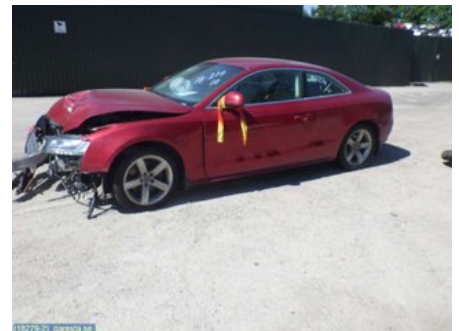

Vehicle - Audi A5

| | | | |
|----------------------------------|--------------|---------------------|--------------------|
| Chassi no.: | Model year: | Milage: | Fuel: |
| WAUZZZ8T58A035524 | 2008 | 14.245 | - |
| Colour: | Colour code: | Interior: | Interior code: |
| MRÖD | - | - | - |
| Gearbox: | Gearbox no.: | Gearbox ratio: | Group code: |
| - | - | - | - |
| Engine: | Engine code: | Manufacturing date: | Registration date: |
| 2,7TDI, 140KW | CAMA | - | 20080416 |
| Description: | | | |
| AUT 2,7 2D CPE RÖD 2,7TDI, 140KW | | | |