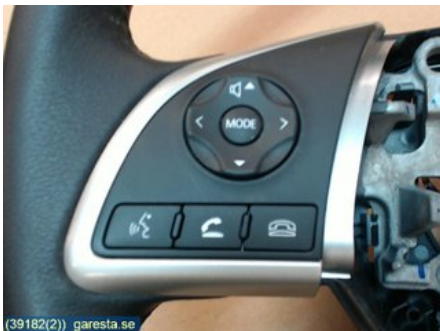

Vehicle - Mitsubishi L200

Chassi no.:	Model year:	Milage:	Fuel:
MMCJYKL10GH023334	2016	639	-
Colour:	Colour code:	Interior:	Interior code:
SILVER	-	-	-
Gearbox:	Gearbox no.:	Gearbox ratio:	Group code:
AUT	-	-	-
Engine:	Engine code:	Manufacturing date:	Registration date:
2442 CC 4N15 13	4N15	-	20160620
Description: AUT 2,4D 4D SILVER 2442 CC 4N15 13 AUT