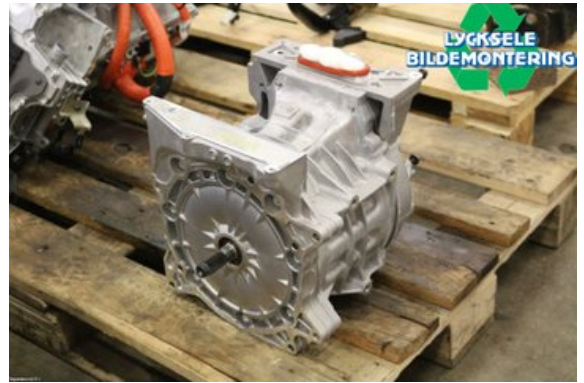

### Part - Motor Elektrisk Fram

Stock no.:	Position:	Quality:	Fits fr./to m.y
W551499		A	-
New code:	Manufacturer:	Manufacturer no.:	Original no.:
EM57	-	-	290A05SA0A
Description:	EM57 ELECTRIC MOTOR F/EV 40kw		