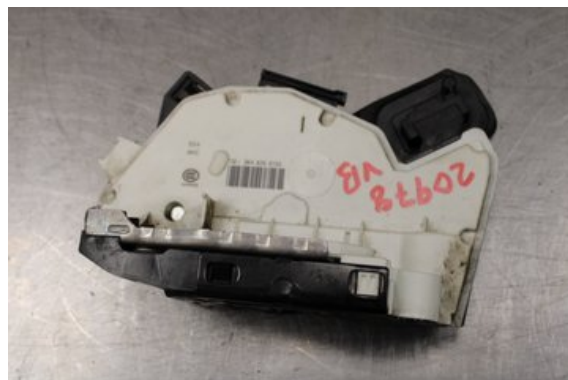

Stock no.:

W665584

225 SEK

Shipping price / Shipping time:

- / 1-3 days

Vimmerby Bildemontering AB

Källnäs 110

59872 Södra Vi

Tel.: 0492-20028

Fax: 0492-20720

www.vimmerbybildemontering.se

Part - Lock case Door lock

Stock no.:	Position:	Quality:	Fits fr./to m.y
W665584		A	-
New code:	Manufacturer:	Manufacturer no.:	Original no.:
	-	-	-
Description:			
V.bak Testad OK!V.bak			

Vehicle - VW Golf, e-Golf

Chassi no.:	Model year:	Milage:	Fuel:
WVWZZZAUZGP516677	2016	13.402	Diesel
Colour:	Colour code:	Interior:	Interior code:
MBLÅ	-	-	-
Gearbox:	Gearbox no.:	Gearbox ratio:	Group code:
AUTOMAT	-	-	-
Engine:	Engine code:	Manufacturing date:	Registration date:
2.0GTD/CUNA	-	201507	2015-07-07
Description:			
2.0GTD 4-MOTION CROSSOVER184HK 2.0GTD/CUNA AUTOMAT			