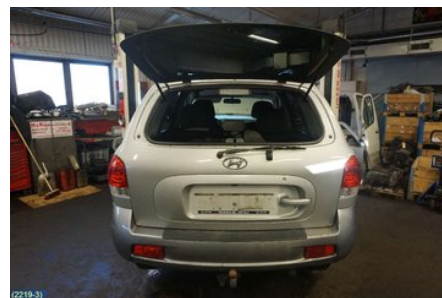

### Vehicle - Hyundai Santa Fe

Chassi no.:	Model year:	Milage:	Fuel:
KMHSC81BP6U065672	2006	15.556	Bensin
Colour:	Colour code:	Interior:	Interior code:
SILVER	-	TYG	-
Gearbox:	Gearbox no.:	Gearbox ratio:	Group code:
5VXL	C07	-	-
Engine:	Engine code:	Manufacturing date:	Registration date:
2.4 4WD	G4JS-G	-	-
Description:			
HYUNDAI SANTA FE I 2.4			