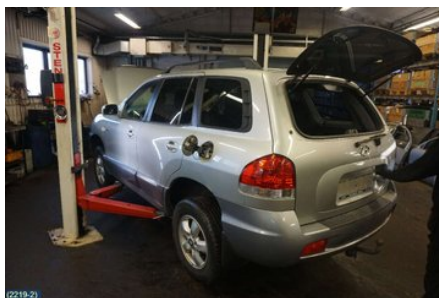

### Vehicle - Hyundai Santa Fe

Chassi no.:	Model year:	Milage:	Fuel:
KMHSC81BP6U065672	2006	15.556	Bensin
Colour:	Colour code:	Interior:	Interior code:
SILVER	-	TYG	-
Gearbox:	Gearbox no.:	Gearbox ratio:	Group code:
5VXL	C07	-	-
Engine:	Engine code:	Manufacturing date:	Registration date:
2.4 4WD	G4JS-G	-	-
Description:			
HYUNDAI SANTA FE I 2.4			