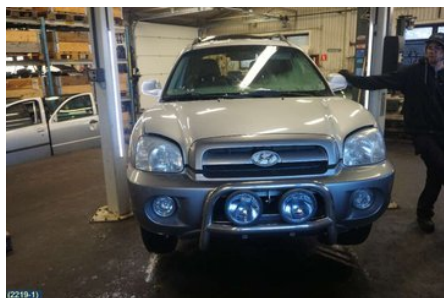

### Vehicle - Hyundai Santa Fe

Chassi no.:	Model year:	Milage:	Fuel:
KMHSC81BP6U065672	2006	15.556	Bensin
Colour:	Colour code:	Interior:	Interior code:
SILVER	-	TYG	-
Gearbox:	Gearbox no.:	Gearbox ratio:	Group code:
5VXL	C07	-	-
Engine:	Engine code:	Manufacturing date:	Registration date:
2.4 4WD	G4JS-G	-	-
Description:			
HYUNDAI SANTA FE I 2.4			