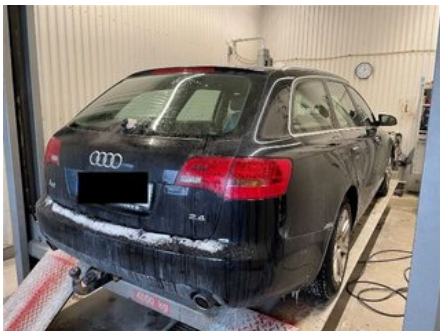

### Vehicle - Audi A6 / S6, A6 E-Tron

Chassi no.:	Model year:	Milage:	Fuel:
WAUZZZ4F96N191801	2006	21.600	Bensin
Colour:	Colour code:	Interior:	Interior code:
SVART	-	-	-
Gearbox:	Gearbox no.:	Gearbox ratio:	Group code:
MANUELL	-	-	-
Engine:	Engine code:	Manufacturing date:	Registration date:
BDW	-	200605	2006-05-19
Description:	AUDI A6 AV 2.4 BDW MANUELL 5DR CBI BENSIN		