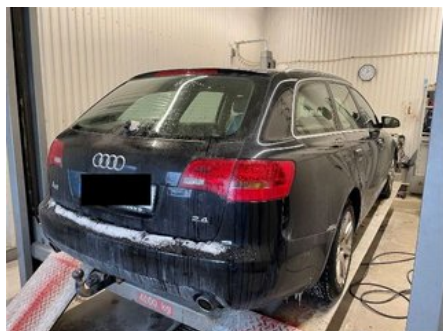

Vehicle - Audi A6 / S6, A6 E-Tron

Chassi no.:	Model year:	Milage:	Fuel:
WAUZZZ4F96N191801	2006	21.600	Bensin
Colour:	Colour code:	Interior:	Interior code:
SVART	-	-	-
Gearbox:	Gearbox no.:	Gearbox ratio:	Group code:
MANUELL	-	-	-
Engine:	Engine code:	Manufacturing date:	Registration date:
BDW	-	200605	2006-05-19
Description:	AUDI A6 AV 2.4 BDW MANUELL 5DR CBI BENSIN