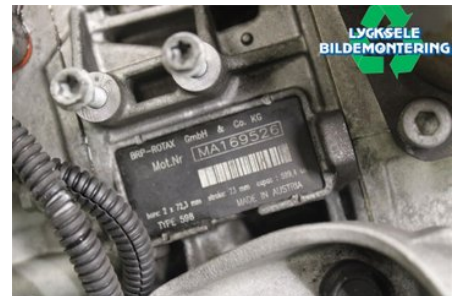

Vehicle - Lynx Snöskoter

Chassi no.:	Model year:	Milage:	Fuel:
YH2LFCKA1KR000475	2019	1.304	-
Colour:	Colour code:	Interior:	Interior code:
Flerf	-	-	-
Gearbox:	Gearbox no.:	Gearbox ratio:	Group code:
-	-	-	-
Engine:	Engine code:	Manufacturing date:	Registration date:
-	-		20180917
Description: 49 RANGER