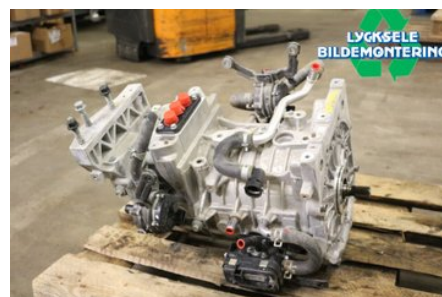

Vehicle - KIA Niro

Chassi no.:	Model year:	Milage:	Fuel:
KNACC81GFK5004710	2019	7.893	EI
Colour:	Colour code:	Interior:	Interior code:
Svart	-	-	-
Gearbox:	Gearbox no.:	Gearbox ratio:	Group code:
Automat	A	-	-
Engine:	Engine code:	Manufacturing date:	Registration date:
0	EM16	201811	20190104

Description:

NIRO EM16 AUTOMAT 5DR CROSS-OVER EL