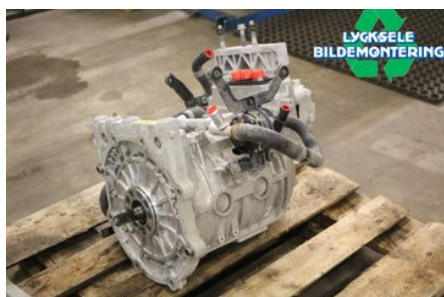

Vehicle - KIA Niro

Chassi no.:	Model year:	Milage:	Fuel:
KNACC81GFK5004710	2019	7.893	EI
Colour:	Colour code:	Interior:	Interior code:
Svart	-	-	-
Gearbox:	Gearbox no.:	Gearbox ratio:	Group code:
Automat	A	-	-
Engine:	Engine code:	Manufacturing date:	Registration date:
0	EM16	201811	20190104

Description:

NIRO EM16 AUTOMAT 5DR CROSS-OVER EL