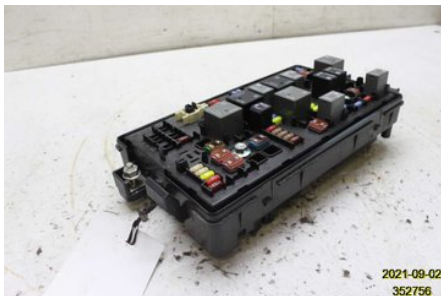

### Part - Fuse box / Electricity central

Stock no.:	Position:	Quality:	Fits fr./to m.y
W352756	-	A	-
New code:	Manufacturer:	Manufacturer no.:	Original no.:
-	-	-	22765979
Description:	-		

### Vehicle - Chevrolet Camaro

Chassi no.:	Model year:	Milage:	Fuel:
2G1FK3DJ1B9155876	2011	4.180	Bensin
Colour:	Colour code:	Interior:	Interior code:
GUL	-	-	-
Gearbox:	Gearbox no.:	Gearbox ratio:	Group code:
AUTOMAT	-	3,27 DIFF	-
Engine:	Engine code:	Manufacturing date:	Registration date:
6,2	-	-	2015-03-04
Description:	6,2 SS.L99 6,2 AUTOMAT 2DR CAB BENSIN		