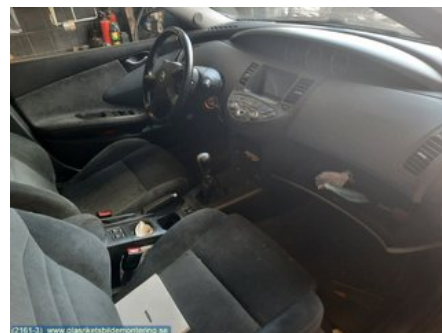

Vehicle - Nissan Primera

Chassi no.:	Model year:	Milage:	Fuel:
SJNFCAP12U0143223	2003	19.000	Bensin
Colour:	Colour code:	Interior:	Interior code:
BLÅ	BY4	-	G
Gearbox:	Gearbox no.:	Gearbox ratio:	Group code:
MANUELL	-	KW:103 HK:140	-
Engine:	Engine code:	Manufacturing date:	Registration date:
-	QR20DE	200310	20031230
Description:	2.0I-16V MAN QR20DEHALVKOMBI