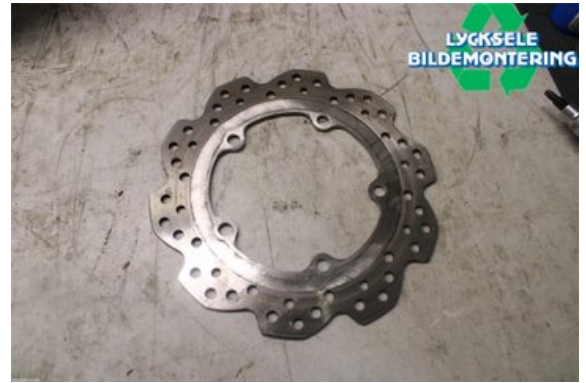

Stock no.:

W507510

500 SEK

Shipping price / Shipping time:

- / 1-3 days

Lycksele Bildemontering AB

Karossvägen 4

92145 Lycksele

Tel.: 0950-12140

Fax: 0950-14928

www.lyckselebildemontering.se

Part - Brake Disc Rear Left

| | | | |
|--------------------|---------------|-------------------|-----------------|
| Stock no.: | Position: | Quality: | Fits fr./to m.y |
| W507510 | Left rear | A | - |
| New code: | Manufacturer: | Manufacturer no.: | Original no.: |
| - | - | - | - |
| Description: | | | |
| Honda Nc700s 240mm | | | |

Vehicle - Honda MC

| | | | |
|-------------------|--------------|---------------------|--------------------|
| Chassi no.: | Model year: | Milage: | Fuel: |
| JH2RC61CXCK002476 | 2012 | 1.179 | - |
| Colour: | Colour code: | Interior: | Interior code: |
| Vit | - | - | - |
| Gearbox: | Gearbox no.: | Gearbox ratio: | Group code: |
| - | - | - | - |
| Engine: | Engine code: | Manufacturing date: | Registration date: |
| - | - | 201212 | 20121219 |
| Description: | | | |
| HONDA NC700S | | | |