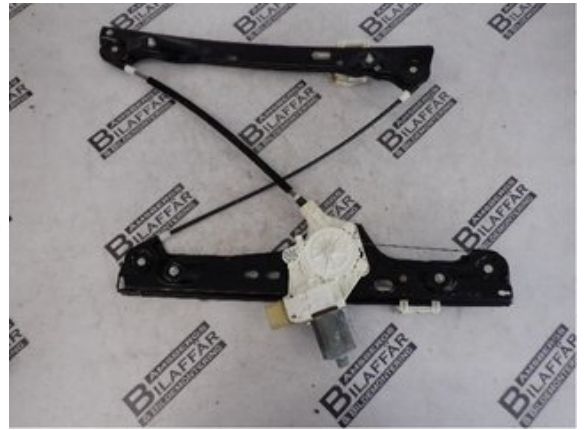

Stock no.:

W12239

390 SEK

Shipping price / Shipping time:

- / 1-3 days

Amsbergs Bilaffär o Bildemontering AB

Norr Amsberg 655

78190 Borlänge

Tel.: 0243-231045

Fax:

www.amsbergsbildemontering.se

Part - Window lifter electric complete

Stock no.:	Position:	Quality:	Fits fr./to m.y
W12239		A	-
New code:	Manufacturer:	Manufacturer no.:	Original no.:
-	-	-	0130822227
Description:			
Höger fram			

Vehicle - BMW 3-Series

Chassi no.:	Model year:	Milage:	Fuel:
WBAUY31030F151936	2012	26.657	Diesel
Colour:	Colour code:	Interior:	Interior code:
BLACK SAPPHIRE METALLIC	475	LEDER DAKOTA/BEIGE	LCB4
Gearbox:	Gearbox no.:	Gearbox ratio:	Group code:
-	-	-	-
Engine:	Engine code:	Manufacturing date:	Registration date:
-	N47	032012	-
Description:			
BMW 320D XDRIVE HGV DIESEL			