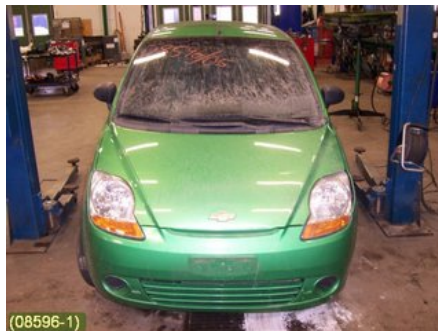

Tel.: 019-450690

Fax: 019-450692

www.svenskbilatervinning.se

Part - Skylt Belysning fäste

Stock no.:	Position:	Quality:	Fits fr./to m.y
W85262		A	-
New code:	Manufacturer:	Manufacturer no.:	Original no.:
	-	-	96600275
Description:			
INK SKYLTBELYSNING, SVART OLACKAD			

Vehicle - Chevrolet Matiz

Chassi no.:	Model year:	Milage:	Fuel:
KL1KF480J6C061546	2006	3.056	Bensin
Colour:	Colour code:	Interior:	Interior code:
GRÖNMET	15U	GRÅ	GRÅ
Gearbox:	Gearbox no.:	Gearbox ratio:	Group code:
5VXL	5VXL	-	CV_010102
Engine:	Engine code:	Manufacturing date:	Registration date:
1,0I (49KW)	B10S1 (KOMP: 11,5-12 BAR)	200508	20070125
Description:			
5DK-S 1,0I 5VXL,ABS,ACSERVO,C-LÅS,2*ELHISSAR			