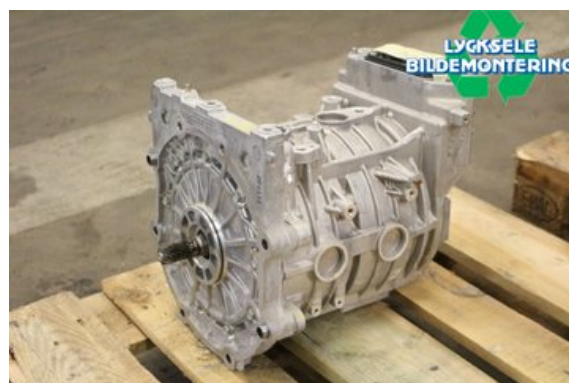

Stock no.:

W526509

56.250 SEK

Shipping price / Shipping time:

- / 1-3 days

Lycksele Bildemontering AB

Karossvägen 4

92145 Lycksele

Tel.: 0950-12140

Fax: 0950-14928

www.lyckselebildemontering.se

Part - Motor Elektrisk Fram

Stock no.:	Position:	Quality:	Fits fr./to m.y
W526509		A	-
New code:	Manufacturer:	Manufacturer no.:	Original no.:
EM16	-	-	-
Description:			
-			

Vehicle - KIA Niro

Chassi no.:	Model year:	Milage:	Fuel:
KNACC81GFL5046726	2020	1.708	EI
Colour:	Colour code:	Interior:	Interior code:
Röd	-	-	-
Gearbox:	Gearbox no.:	Gearbox ratio:	Group code:
Automat	A	-	-
Engine:	Engine code:	Manufacturing date:	Registration date:
0	EM16	202006	20200706
Description:			
NIRO EM16 AUTOMAT 5DR CROSS-OVER EL			