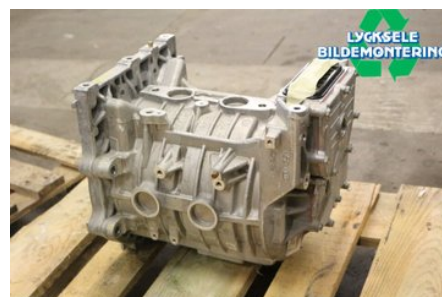

Stock no.:

W526509

56.250 SEK

Shipping price / Shipping time:

- / 1-3 days

Lycksele Bildemontering AB

Karossvägen 4

92145 Lycksele

Tel.: 0950-12140

Fax: 0950-14928

www.lyckselebildemontering.se

Part - Motor Elektrisk Fram

Stock no.:	Position:	Quality:	Fits fr./to m.y
W526509		A	-
New code:	Manufacturer:	Manufacturer no.:	Original no.:
EM16	-	-	-
Description:			
-			

Vehicle - KIA Niro

Chassi no.:	Model year:	Milage:	Fuel:
KNACC81GFL5046726	2020	1.708	EI
Colour:	Colour code:	Interior:	Interior code:
Röd	-	-	-
Gearbox:	Gearbox no.:	Gearbox ratio:	Group code:
Automat	A	-	-
Engine:	Engine code:	Manufacturing date:	Registration date:
0	EM16	202006	20200706
Description:			
NIRO EM16 AUTOMAT 5DR CROSS-OVER EL			