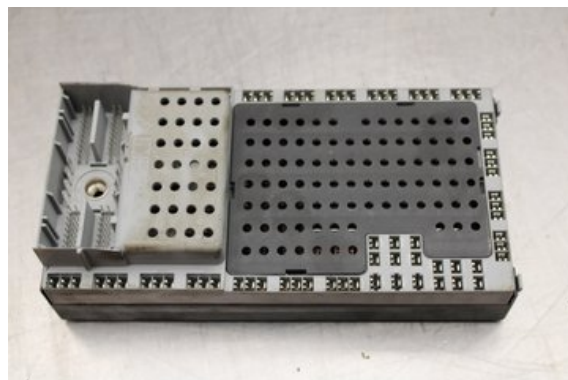

Stock no.:

W638921

2.500 SEK

Shipping price / Shipping time:

- / 1-3 days

Vimmerby Bildemontering AB

Källnäs 110

59872 Södra Vi

Tel.: 0492-20028

Fax: 0492-20720

www.vimmerbybildemontering.se

Part - Fuse box / Electricity central

Stock no.:	Position:	Quality:	Fits fr./to m.y
W638921		A	-
		-	
New code:	Manufacturer:	Manufacturer no.:	Original no.:
-	-	08688434	-

Description:

CEM Vi kan koda om, Ring oss! Vi kan koda om, Ring CEM Vi kan koda om, Ring oss

Vehicle - Volvo S60

Chassi no.:	Model year:	Milage:	Fuel:
YV1RS61S932264890	2003	-	Bensin
Colour:	Colour code:	Interior:	Interior code:
GRÅ	-	-	-
Gearbox:	Gearbox no.:	Gearbox ratio:	Group code:
AUTOMAT	-	-	-
Engine:	Engine code:	Manufacturing date:	Registration date:
2.4i/B5244S	-	200211	20021202

Description:

2.4I SEDAN 170HK 2.4I/B5244S AUTOMAT 4DR SED BENSIN

Direct link: <http://www.bildelsbasen.se/141-W638921.html>