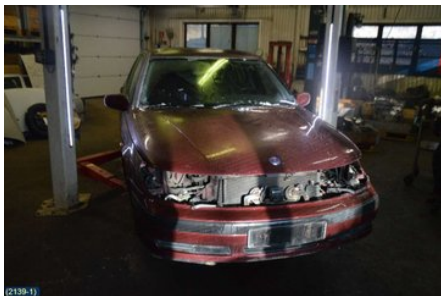

Tel.: 0141-219822

Fax:

www.hk-bildemontering.com

Part - Fuel filling pipe / tube

Stock no.:	Position:	Quality:	Fits fr./to m.y
W3795		A	-
New code:	Manufacturer:	Manufacturer no.:	Original no.:
-	-	-	-
Description:			
-			

Vehicle - Saab 9-5

Chassi no.:	Model year:	Milage:	Fuel:
YS3EF45C6Y3053450	2000	30.906	Bensin
Colour:	Colour code:	Interior:	Interior code:
MÖRKRÖD	276	TYG	K03
Gearbox:	Gearbox no.:	Gearbox ratio:	Group code:
5VXL	FM55B05	4.05	-
Engine:	Engine code:	Manufacturing date:	Registration date:
2.0T	B205E	-	-
Description:			
SAAB 9-5 SE			