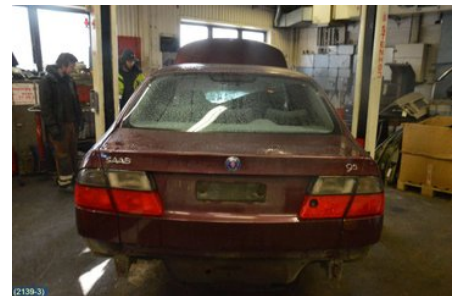

Tel.: 0141-219822

Fax:

www.hk-bildemontering.com

Part - Fuel filling pipe / tube

Stock no.:	Position:	Quality:	Fits fr./to m.y
W3795		A	-
New code:	Manufacturer:	Manufacturer no.:	Original no.:
-	-	-	-
Description:			
-			

Vehicle - Saab 9-5

Chassi no.:	Model year:	Milage:	Fuel:
YS3EF45C6Y3053450	2000	30.906	Bensin
Colour:	Colour code:	Interior:	Interior code:
MÖRKRÖD	276	TYG	K03
Gearbox:	Gearbox no.:	Gearbox ratio:	Group code:
5VXL	FM55B05	4.05	-
Engine:	Engine code:	Manufacturing date:	Registration date:
2.0T	B205E	-	-
Description:			
SAAB 9-5 SE			