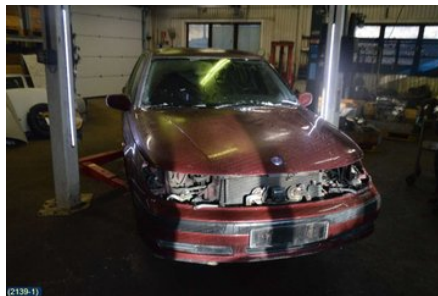

Tel.: 0141-219822

Fax:

www.hk-bildmontering.com

Part - Motor cushion

Stock no.:	Position:	Quality:	Fits fr./to m.y
W65595		A	-
New code:	Manufacturer:	Manufacturer no.:	Original no.:
-	-	-	326A74
Description:			
-			

Vehicle - Saab 9-5

Chassi no.:	Model year:	Milage:	Fuel:
YS3EF45C6Y3053450	2000	30.906	Bensin
Colour:	Colour code:	Interior:	Interior code:
MÖRKRÖD	276	TYG	K03
Gearbox:	Gearbox no.:	Gearbox ratio:	Group code:
5VXL	FM55B05	4.05	-
Engine:	Engine code:	Manufacturing date:	Registration date:
2.0T	B205E	-	-
Description:			
SAAB 9-5 SE			