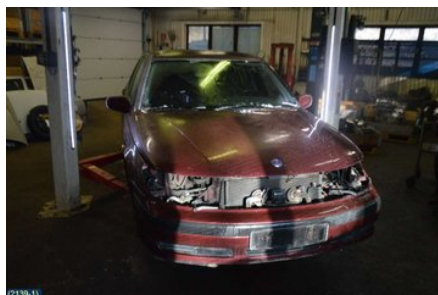

Vehicle - Saab 9-5

Chassi no.:	Model year:	Milage:	Fuel:
YS3EF45C6Y3053450	2000	30.906	Bensin
Colour:	Colour code:	Interior:	Interior code:
MÖRKRÖD	276	TYG	K03
Gearbox:	Gearbox no.:	Gearbox ratio:	Group code:
5VXL	FM55B05	4.05	-
Engine:	Engine code:	Manufacturing date:	Registration date:
2.0T	B205E	-	-
Description: SAAB 9-5 SE