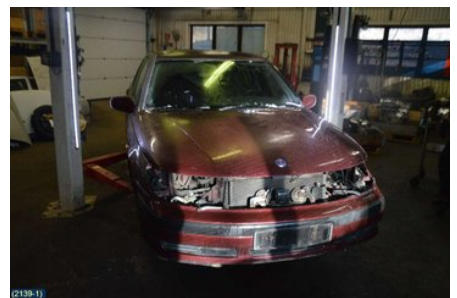

Vehicle - Saab 9-5

Chassi no.:	Model year:	Milage:	Fuel:
YS3EF45C6Y3053450	2000	30.906	Bensin
Colour:	Colour code:	Interior:	Interior code:
MÖRKRÖD	276	TYG	K03
Gearbox:	Gearbox no.:	Gearbox ratio:	Group code:
5VXL	FM55B05	4.05	-
Engine:	Engine code:	Manufacturing date:	Registration date:
2.0T	B205E	-	-
Description:			
SAAB 9-5 SE			